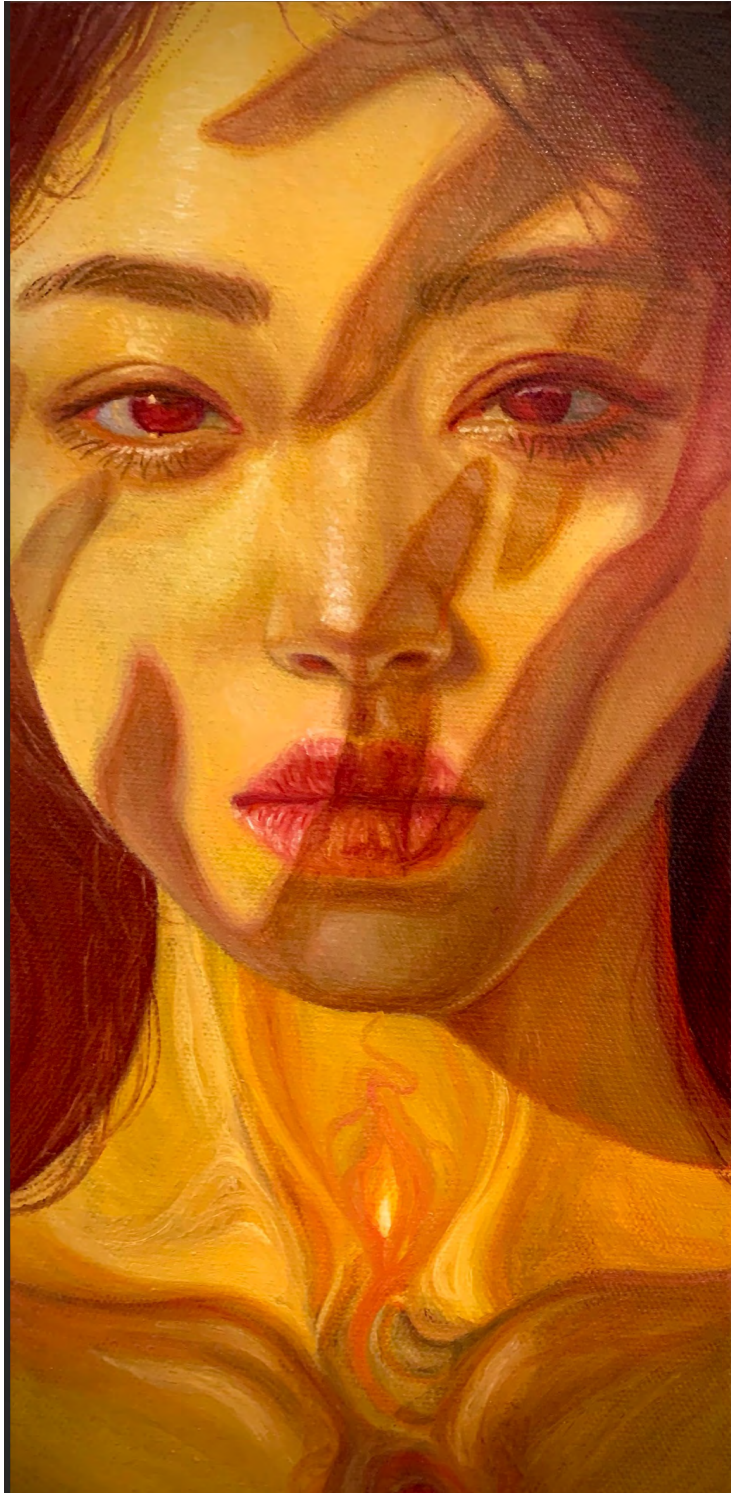

## INTERNATIONAL WOMEN'S DAY GROUP SHOW

*Sanctuary 2*  
By Rachel Perrin  
Oil on timber panel  
20x25cm  
\$550

*Sanctuary 1*  
*By Rachel Perrin*  
*Oil on timber panel*  
*20x25cm*  
*\$550*

*Don't give me that black look*  
*By Amanda Wright*  
*Acrylic paint, posca pen and aerosol*  
*46cm x 47cm*  
*\$500*

*Got my Attention*  
By Robyn Grove  
Oil on birch  
30.5x30.5cm  
\$690

*Busy/Bored*  
By Sarah Strickland  
Oil on panel  
50cm x 50cm  
\$490

*Attraction*  
By Sooj Mitton  
Oil on canvas.  
12x6inch  
\$390

*The Matriarchal Family*  
By Tania Matilda  
oil and collage on recycled wood  
54 x 38cm  
\$500

*Anaky*  
*By VKM*  
*Aerosol on Wood*  
*600mm x 450mm*  
*\$450*

*Motherhood*  
By Yiying Lee  
Indian ink framed  
210x297mm  
\$280