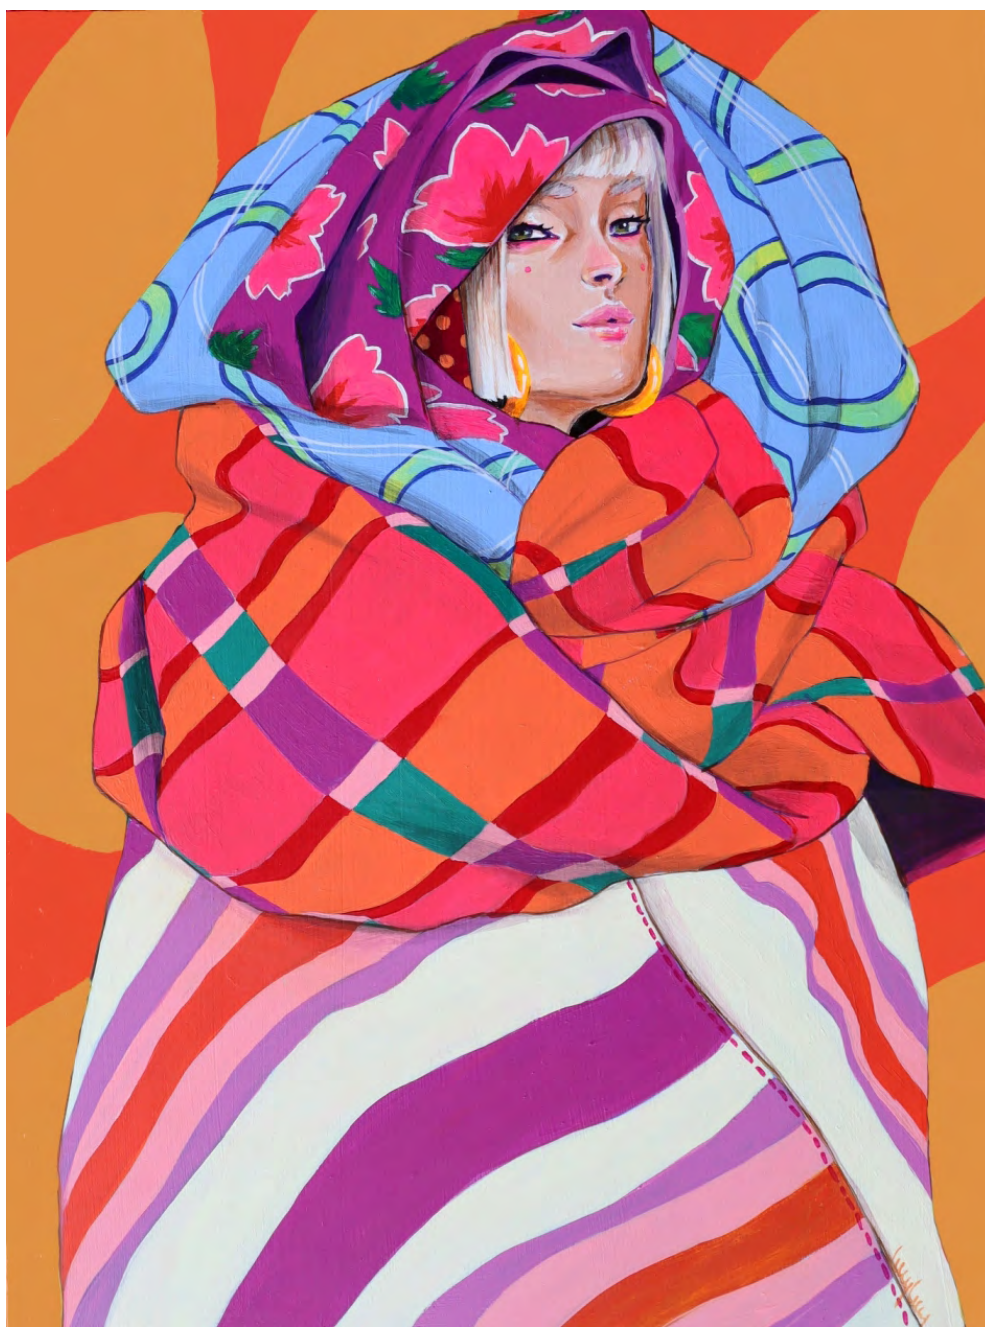

My Body. My home.
By Kara Mandel
Oil on canvas
31 x 41cm
$400